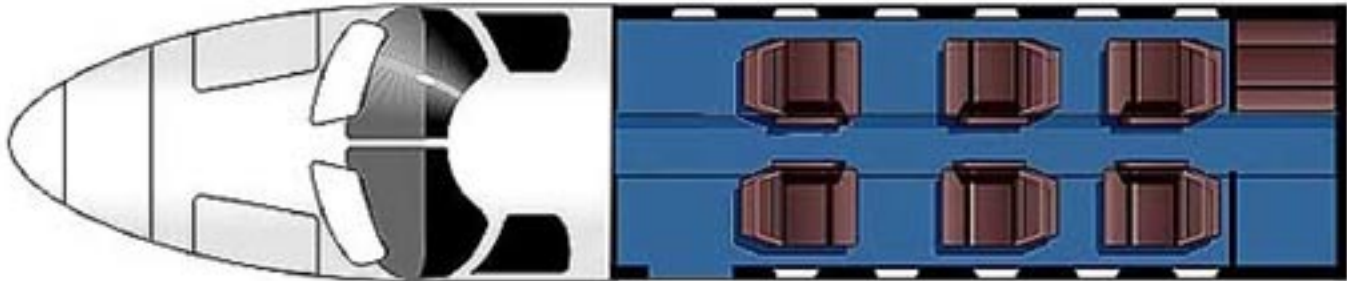

**Aircraft in the Citation Jet Class**

47' 10"

**Citation Jet**

<b>Number of Seats</b>	5-7
<b>Range</b>	3 hrs 30 mins
<b>Cruise Speed</b>	400 mph
<b>Baggage Capacity</b>	57 cu. ft.
<b>Cabin Length</b>	16' 11"
<b>Lavatory</b>	Partial

4' 9"

4' 10"